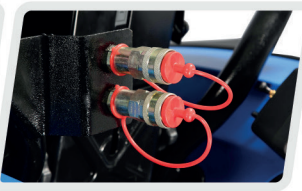

Solis

20 HP

www.cbc.ie/tractors

Solis 20

STANDARD FEATURES

Engine	Engine Type HP Category No. of Cylinders Aspiration Cubic Capacity (cc) Rated RPM (+/-25mm) Air cleaner Cold Start Max Torque @ RPM (Nm) Exhaust	Mitsubishi MVL-3E three Cylinder engine 20 3 Natural 952 2700 Dry Air Cleaner Yes 52.3@2200 Underhood Downdraft silencer
Transmission	Drive Clutch Gearbox Transmission	4WD Single Clutch 6F+2R Sliding Mesh
Speed (Forward)	Maximum (Speed Km/Hr) Minimum (Speed Km/Hr)	14.08 @ 2700 1.26 @ 2700
Brakes	Brakes Type of actuation Parking Brake	Dry drum brakes Mechanical Latch Type with Brake Pedals
Differential lock	Differential lock	Yes, Foot Operated
PTO	PTO (rpm) PTO (actuation)	540, 540E & 1000 - Agri Tyre 540 & 540E - Turf & Industrial
Steering	Steering	Mechanical
Electrical	Battery Alternator Seven pin trailer socket	12V, 50 Ah 12V, 40 Amp Yes
Hydraulics	3 point linkage Stay Bars Hydraulic lifting capacity Auxiliary hydraulic circuit Lift rods Liter Per Minute (LPM)	Cat 1-N Check Chain 500Kg 1 SA - Standard & 2DA - (Optional) Yes 14.85
Safety Switch	Clutch Safety Switch	Yes
Capacity (ltrs)(+/-5%) approx.	Fuel tank (Lit)	26.5
Turning Diameter meter	Turning diameter Without Brakes (m)	4.25 (RHS) 4.77 (LHS)
Tyre	Front Rear	5.00-12 8-18
Dimension & Weight(+/-5%)	Weight(kg) Wheel Base (mm) Total Length (mm) Total Width (mm) Height (mm) Up to ROPS Min Ground Clearance (mm) min Front Track (mm) Rear Track (mm)	885 1420 2700 925 (min) - 1197 (max) 1950 195 820 - 1030 725 - 997
Others	Fuel Indicator gauge Front Toe Hook Front & rear weights with std. Ballast Trailer hitch ROPS	Yes Yes 2x15 kg Front Ballast 1. Clevis Hitch, 2. Swinging Drawbar (Optional) Foldable
Optional Features	Tyres Agriculture tyres Turf tyres Industrial tyres	Front tyre- 5-12, Rear tyre- 8-18 Front Tyre - 23x8.50-12, Rear tyre - 33x15.50-16.5 Front tyre- 23x8.50-12, Rear tyre- 33x15.50-16.5