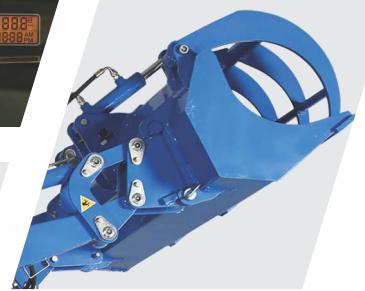

SOILS

— THE TOUGHEST —
PERFORMER
« FOR YOUR FIELD »

26

RELIABLE MECHANICAL
TRACTOR

POWER PACKED
ENGINE

TWIN PROJECTOR
HEADLAMPS

AGRI, IND & TURF
TYRE OPTION

REINFORCED SAFETY
FEATURES

COST
EFFICIENT
MECHANICAL TRACTORS

MADE OF
REAL
STEEL

STRATEGIC
COLLABORATION
WITH
YANMAR

**THE TOUGHEST
PERFORMER
FOR YOUR FIELD**

S 26

SOLIS

FEATURES	S 26
Model Description	SOLIS-26
ENGINE	
Engine Type	Mitsubishi 3 Cylinder
HP Category	26
No. of Cylinders	3
Aspiration	Natural
Cubic Capacity (cc)	1318
Rated RPM (+/-25mm)	2700
Air cleaner	Dry
Cold Start	Yes
Max Torque (Nm)	76.3
Exhaust	Underhood Downdraft Silencer
TRANSMISSION	
Drive	4WD
Clutch	Single Clutch
Gearbox	6F+2R
Front Axle	4WD
Transmission	Sliding Mesh
SPEED (FORWARD)	
Maximum Speed (Km/Hr)	15.58 @ 2700
Minimum Speed (Km/Hr)	1.67 @ 2700
BRAKES	
Brakes	Oil Immersed Brakes
Type of actuation	Mechanical
Parking Brake	Independent
DIFFERENTIAL LOCK	
Differential lock	Yes, Foot Operated
PTO	
PTO (rpm)	540, 1000
PTO (actuation)	Mechanical
STEERING	
Steering	Power
ELECTRICAL	
Battery	12V, 65Ah
Type of Actuation	12V, 42Amp
Parking Brake	Yes
HYDRAULICS	
3 point linkage	Cat-I
Stay Bars	Anchor Chain
Auxiliary hydraulic circuit	1DA
Lift rods	Yes
Litre per minute(LPM)	12

FEATURES	S 26
SAFETY SWITCH	
Clutch Safety Switch	Yes
PTO Safety Switch	Yes
Neutral Safety Switch	Yes
CAPACITY (LTRS)(+/-5%)	
Fuel tank (Lit)	26.5
TURNING RADIUS	
Without Brakes (m)	2.7
TYRE	
Front	6.00-12
Rear	8.30-20
DIMENSION & WEIGHT(+/-5%)	
Weight(kg)	960
Wheel Base (mm)	1560
Total Length (mm)	2725
Total Width (mm)	1058
Height (mm) Up to ROPS	2127
Min Ground Clearance (mm)	255
Front Track (mm)	894
Rear Track (mm)	825
OTHERS	
Fuel Indicator gauge	Yes
Front Toe Hook	Yes
Front & rear weights with std. Ballast	Front weights-15x2
Trailer Hitch	1. Clevis Hitch 2. Swinging Drawbar (Optional)
ROPS	Yes
OPTIONAL FEATURES	
Tyres	TURF TYRES: Front Tyre - 23x8.50-12 Rear tyre - 33x15.50-16.5 INDUSTRIAL TYRES: Front tyre- 23x8.50-12 Rear tyre- 33x15.50-16.5